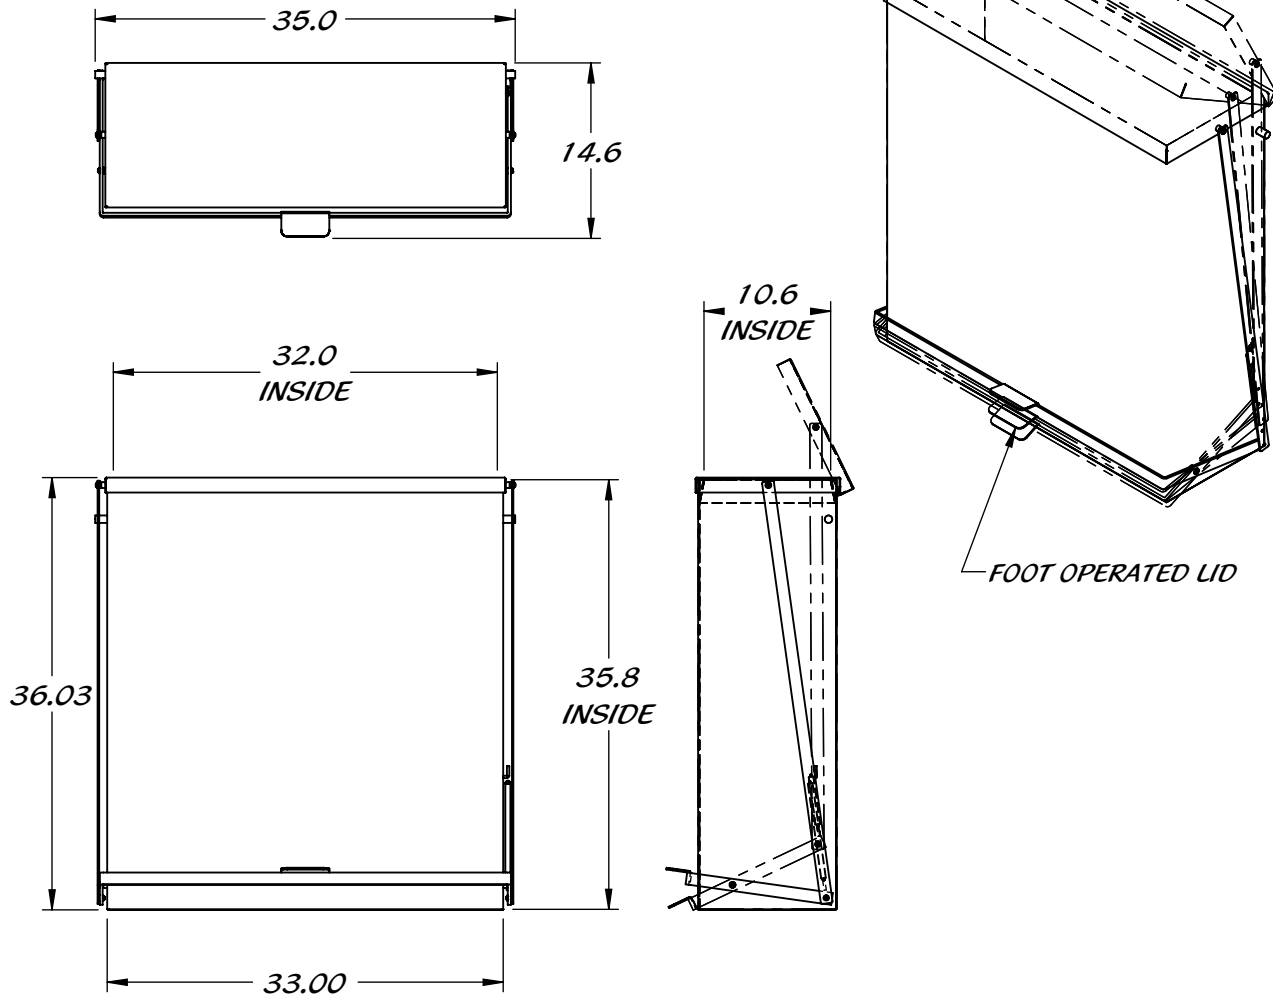

REY0752

TRASH CAN w/ LID

304 STAINLESS STEEL CONSTRUCTION

Property of Reytek Corporation.
Use of this information without the prior consent of Reytek Corporation is strictly forbidden.