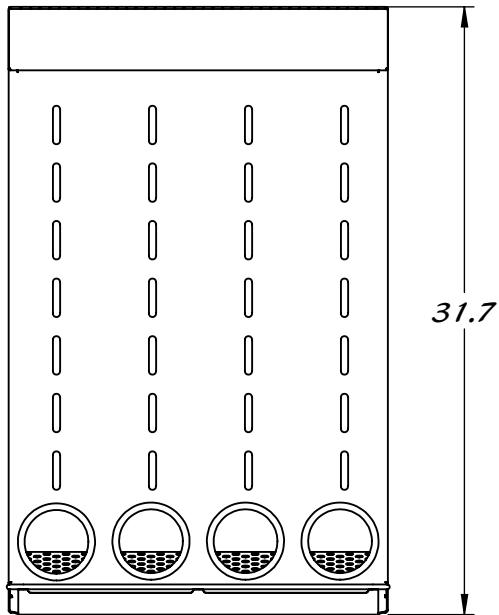

REY2835

GLOVE DISPENSER

[www.reytek.com](http://www.reytek.com)

304 STAINLESS STEEL CONSTRUCTION

ANGLED BASE