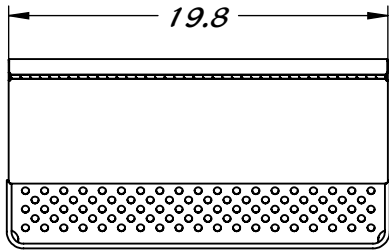

REY2835

GLOVE DISPENSER

[www.reytek.com](http://www.reytek.com)

304 STAINLESS STEEL CONSTRUCTION

ANGLED BASE