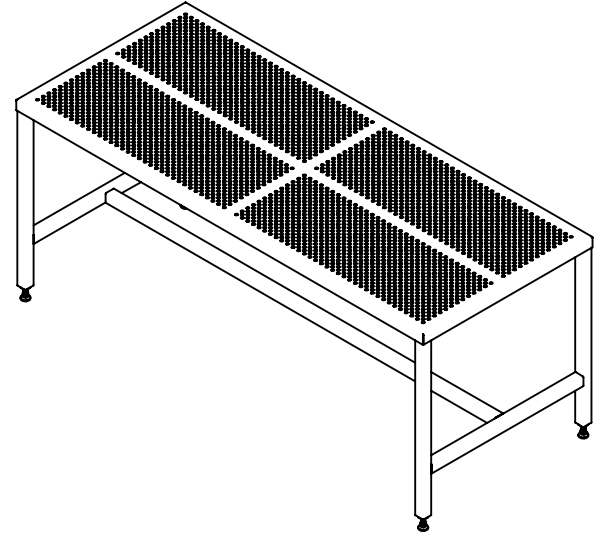

REY0797

TABLE 72" X 30" X 30" H

STAINLESS STEEL  
CONSTRUCTION

PERFORATED TOP