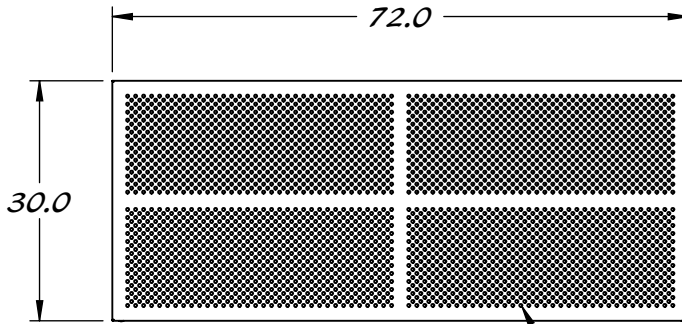

REY0797

TABLE 72" X 30" X 30" H

STAINLESS STEEL  
CONSTRUCTION

PERFORATED TOP