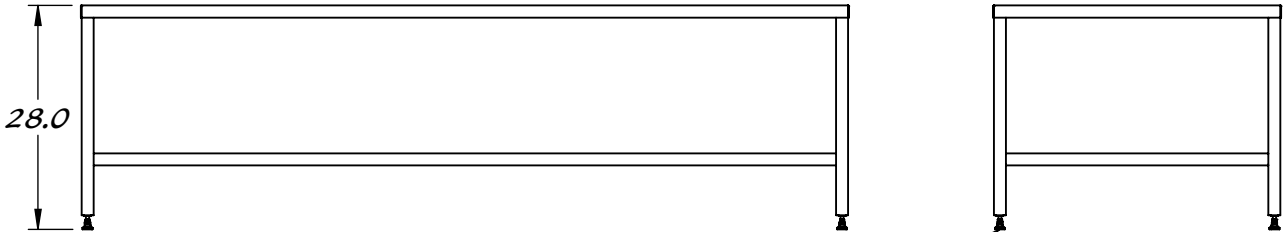

REY1102

TABLE 96" X 36" X 28" H

STAINLESS STEEL
CONSTRUCTION

SS LEVELERS