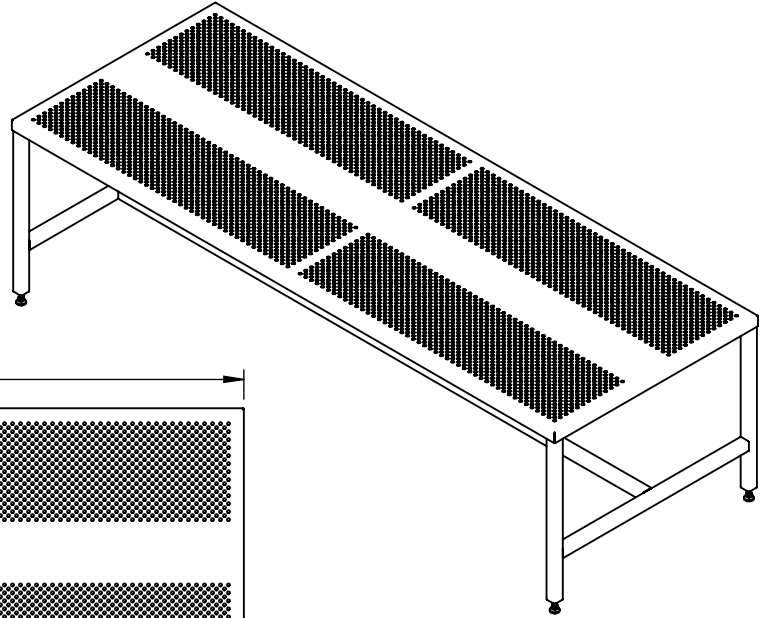

REY1102

TABLE 96" X 36" X 28" H

STAINLESS STEEL
CONSTRUCTION

SS LEVELERS