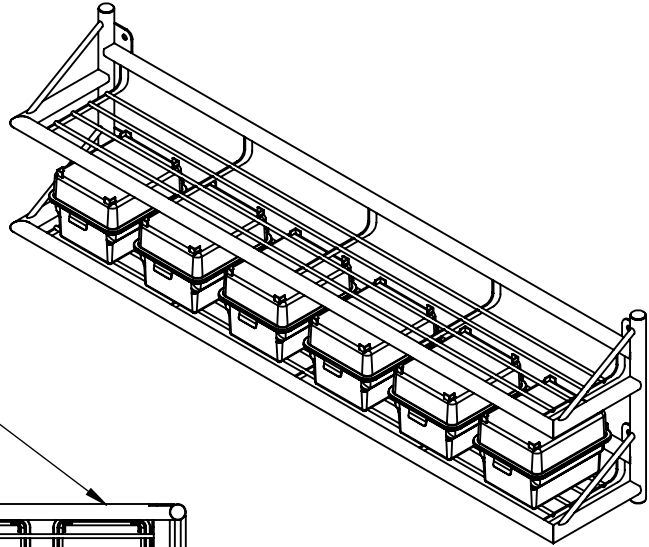

REY1195

WIP Rack, Wall Mount

THIS FACE FLUSH  
MOUNT TO WALL

7.0  
shelf opening