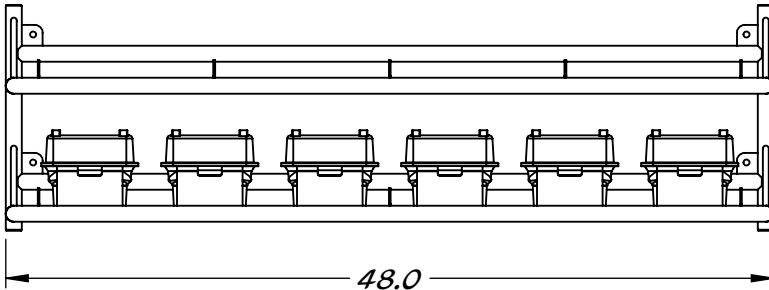

REY1195

WIP Rack, Wall Mount

THIS FACE FLUSH  
MOUNT TO WALL

7.0  
shelf opening