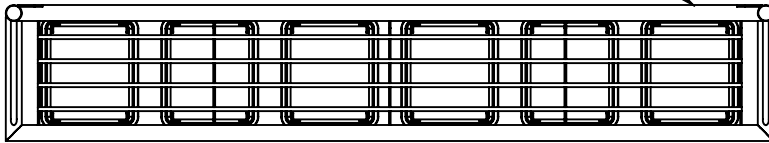

REY1195

WIP Rack, Wall Mount

THIS FACE FLUSH  
MOUNT TO WALL

7.0  
shelf opening