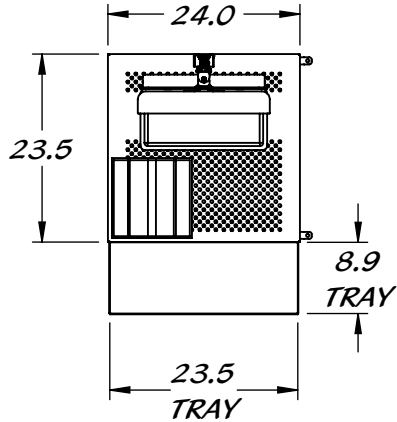

REY1281

WORKSTATION 24" X 24" X 36" H

STAINLESS STEEL CONSTRUCTION

KEYBOARD TRAY