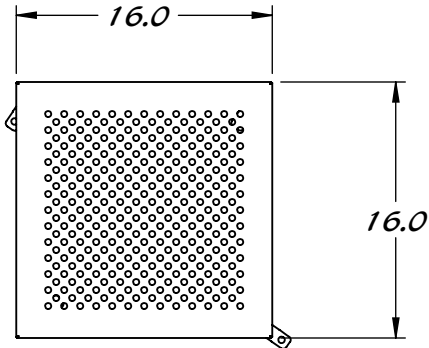

REY1300

SMALL ITEM TABLE

STAINLESS STEEL
CONSTRUCTION

BOLT DOWN
LEVELERS