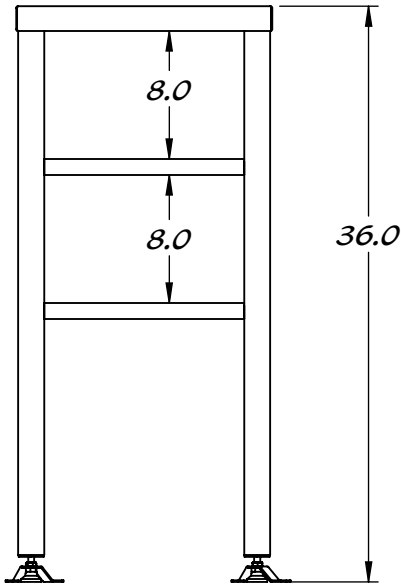

REY1300

SMALL ITEM TABLE

STAINLESS STEEL
CONSTRUCTION

BOLT DOWN
LEVELERS