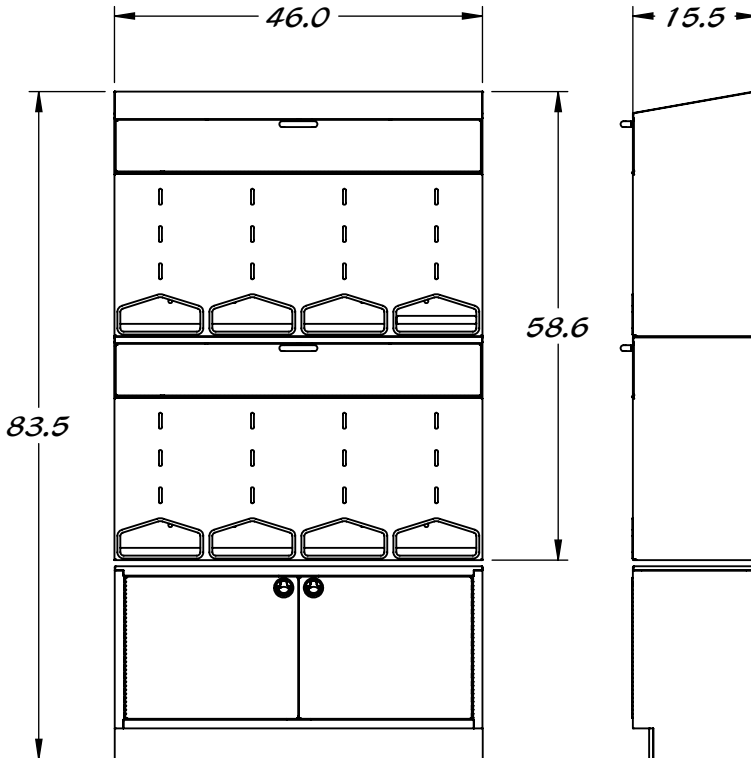

REY1315-100

Gown Dispenser

*REY1315 (NO SUFFIX)
INCLUDES REY1315-100 & REY1315-200 BASE*

*WALL MOUNT SYSTEM
CABINETS ARE INDIVIDUALLY
MOUNTED TO THE WALL*

*MODEL REY1315-100
INCLUDES 1 EA
REY1315-400 &
REY1315-450*

*BASE CABINET
OPTIONAL*

*FOR FREE STANDING
OPTION ORDER
REY1315-250 MOUNTING FRAME*