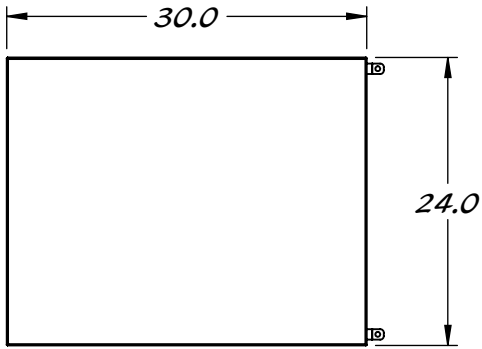

# *24x30x36 SS Table w/ Half Shelf*

ALL STAINLESS STEEL CONSTRUCTION  
OPTIONAL TIE DOWN S FOR LEVELERS

*Property of Reytek Corporation.  
Use of this information without the prior consent of Reytek Corporation is strictly forbidden.*