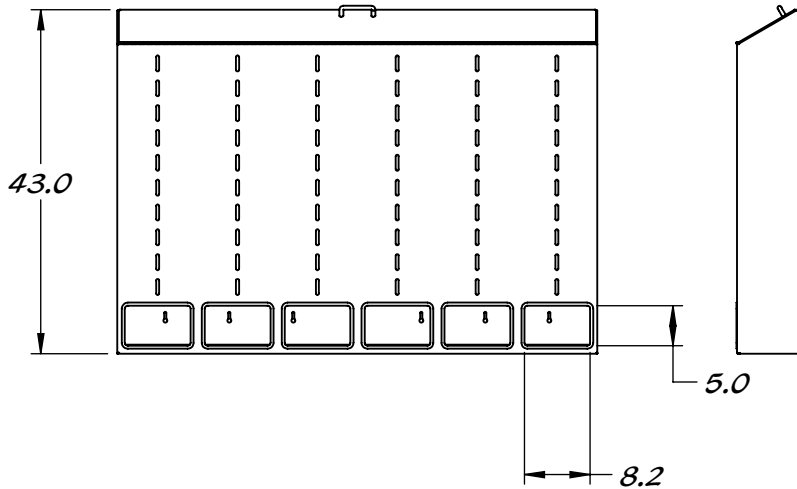

# Six Slot Bootie Dispenser

SWING DOWN  
DOOR FOR  
LOADING

KEYHOLE MOUNTS  
FOR 1/4" BOLTS