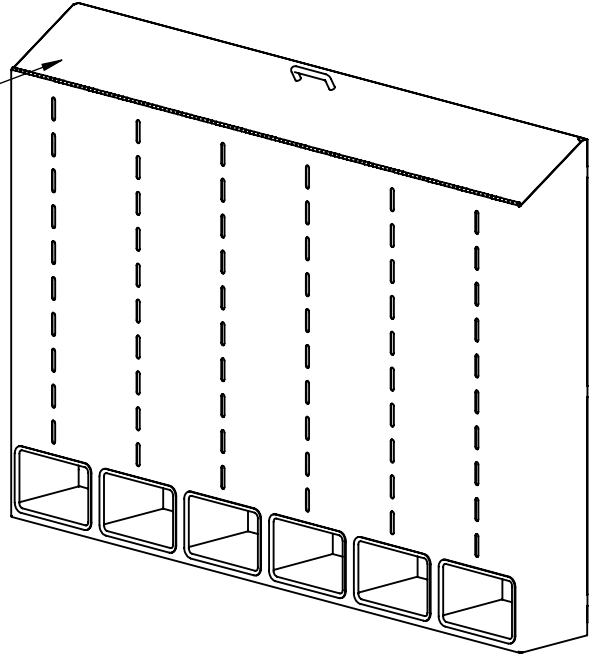

# Six Slot Bootie Dispenser

SWING DOWN  
DOOR FOR  
LOADING

KEYHOLE MOUNTS  
FOR 1/4" BOLTS