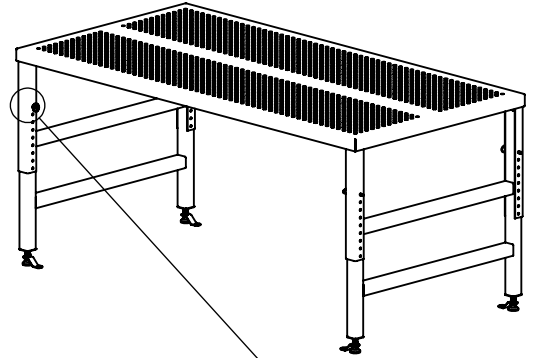

REY1434

ADJUSTABLE HEIGHT TABLE

STAINLESS STEEL CONSTRUCTION

**4 X PULL PIN,
WITH LANYARD**

**HEIGHT ADJUSTABLE
IN 1" INCREMENTS**