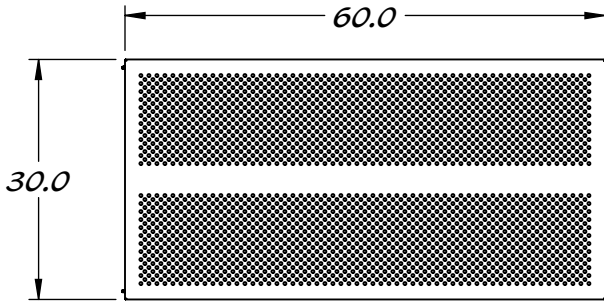

REY1434

ADJUSTABLE HEIGHT TABLE

STAINLESS STEEL CONSTRUCTION

**4 X PULL PIN,
WITH LANYARD**

**HEIGHT ADJUSTABLE
IN 1" INCREMENTS**