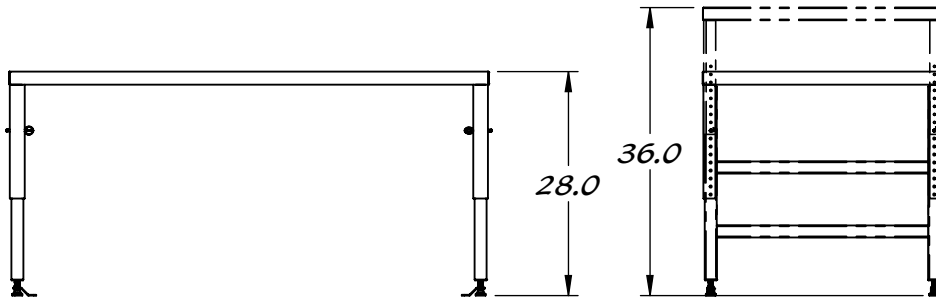

REY1434

ADJUSTABLE HEIGHT TABLE

STAINLESS STEEL CONSTRUCTION

**4 X PULL PIN,
WITH LANYARD**

**HEIGHT ADJUSTABLE
IN 1" INCREMENTS**