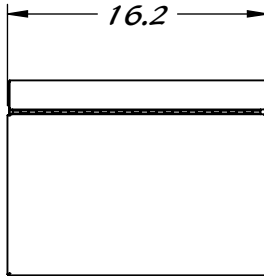

REY1596

Single Wide Gown Dispenser Wall Mount

ALL STAINLESS STEEL CONSTRUCTION

*HINGED TOP
FOR LOADING*

*SLOTS FOR
WALL MOUNTING*

Property of Reytek Corporation.

Use of this information without the prior consent of Reytek Corporation is strictly forbidden.