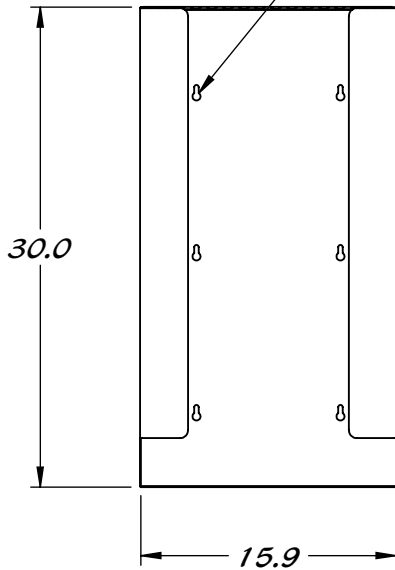

REY1596

Single Wide Gown Dispenser Wall Mount

ALL STAINLESS STEEL CONSTRUCTION

*HINGED TOP
FOR LOADING*

*SLOTS FOR
WALL MOUNTING*

Property of Reytek Corporation.

Use of this information without the prior consent of Reytek Corporation is strictly forbidden.