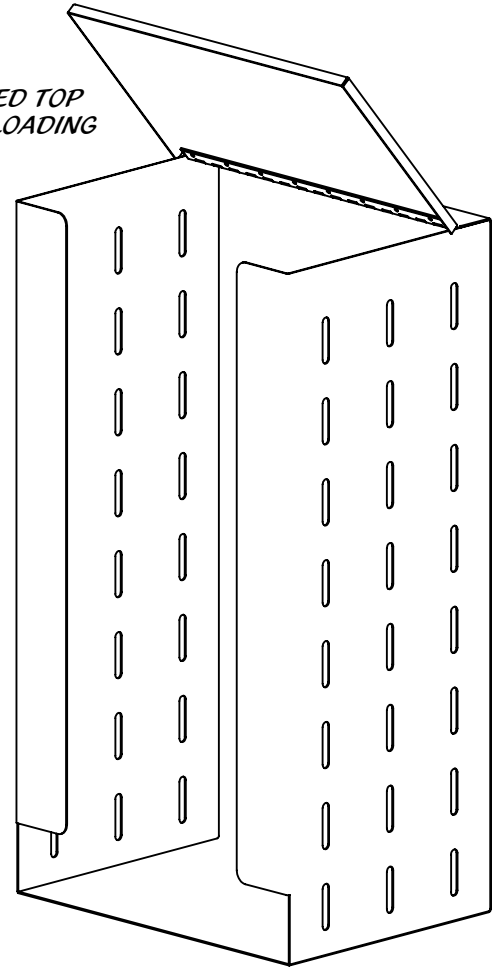

REY1596

Single Wide Gown Dispenser Wall Mount

ALL STAINLESS STEEL CONSTRUCTION

*HINGED TOP
FOR LOADING*

*SLOTS FOR
WALL MOUNTING*

Property of Reytek Corporation.

Use of this information without the prior consent of Reytek Corporation is strictly forbidden.