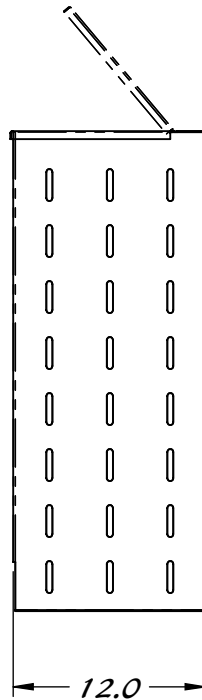

REY1596

Single Wide Gown Dispenser Wall Mount

ALL STAINLESS STEEL CONSTRUCTION

*HINGED TOP
FOR LOADING*

*SLOTS FOR
WALL MOUNTING*

Property of Reytek Corporation.

Use of this information without the prior consent of Reytek Corporation is strictly forbidden.