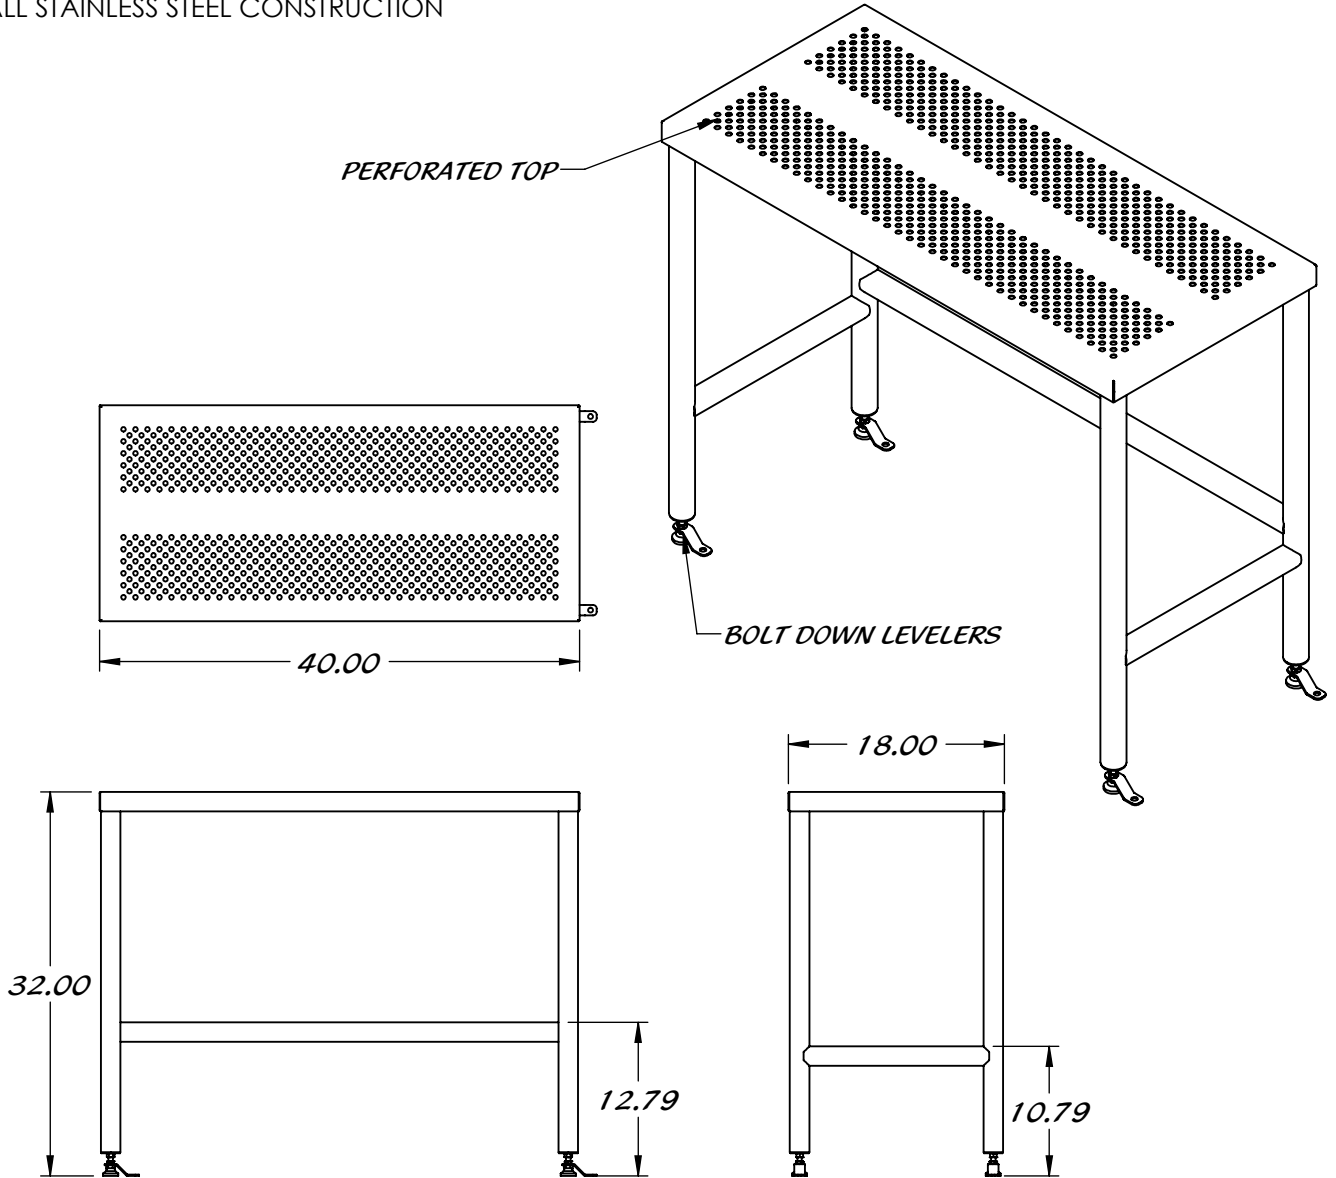

REY1615

18x40x32 PERF TABLE

ALL STAINLESS STEEL CONSTRUCTION

Property of Reytek Corporation.
Use of this information without the prior consent of Reytek Corporation is strictly forbidden.