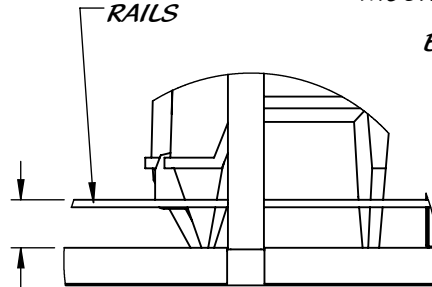

# WORKSTATION DUAL

STAINLESS STEEL CONSTRUCTION

2 EA MOUNTS FOR  
17" MONITOR

RAILS  
DUAL  
KEYBOARD  
TRAYS

COMPUTER  
MOUNT

BOLT DOWN LEVELERS

RAILS

2.0  
TYP

DETAIL B  
SCALE 1 : 8

63.9

36.0

18.0

2.0  
TYP

DETAIL B  
SCALE 1 : 8

36.0

18.0