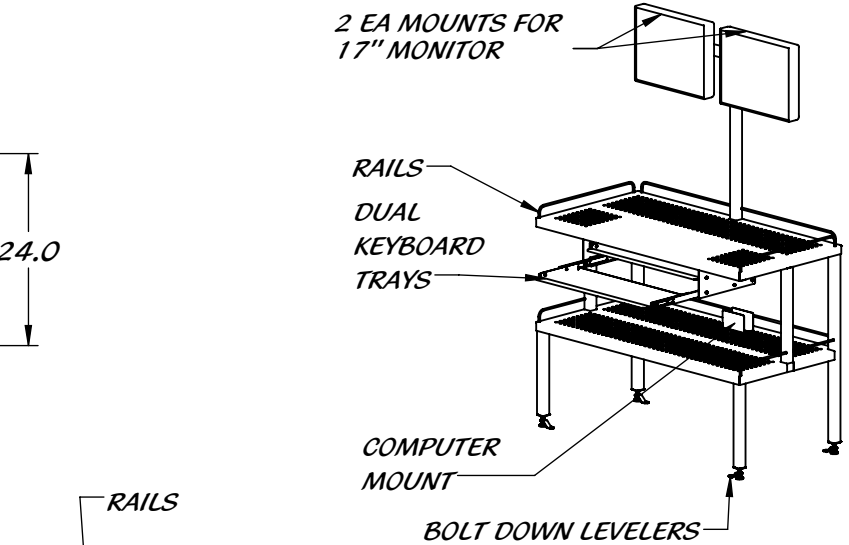

# WORKSTATION DUAL

STAINLESS STEEL CONSTRUCTION

2 EA MOUNTS FOR  
17" MONITOR

RAILS  
DUAL  
KEYBOARD  
TRAYS

COMPUTER  
MOUNT

BOLT DOWN LEVELERS

RAILS

2.0  
TYP

DETAIL B  
SCALE 1 : 8

63.9

36.0

18.0

2.0  
TYP

DETAIL B  
SCALE 1 : 8

36.0

18.0