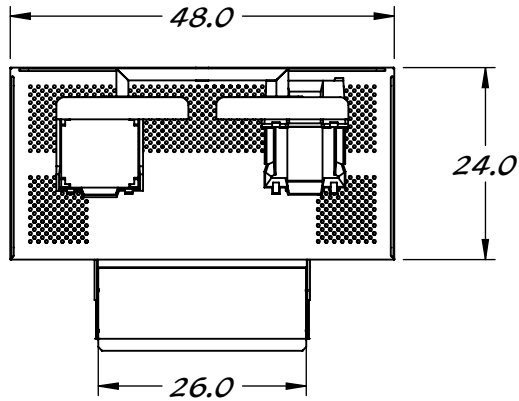

# WORKSTATION DUAL

STAINLESS STEEL CONSTRUCTION

2 EA MOUNTS FOR  
17" MONITOR

RAILS  
DUAL  
KEYBOARD  
TRAYS

COMPUTER  
MOUNT

BOLT DOWN LEVELERS

RAILS

2.0  
TYP

DETAIL B  
SCALE 1 : 8

63.9

36.0

18.0

2.0  
TYP

DETAIL B  
SCALE 1 : 8

36.0

18.0