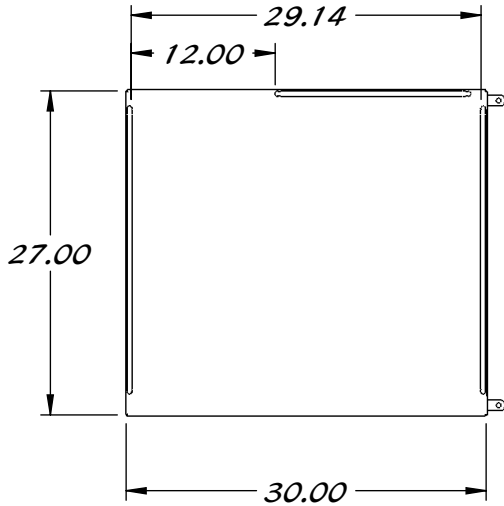

REY1742

HD SOLID TOP TABLE

STAINLESS STEEL CONSTRUCTION

*Property of Reytek Corporation.
Use of this information without the prior consent of Reytek Corporation is strictly forbidden.*