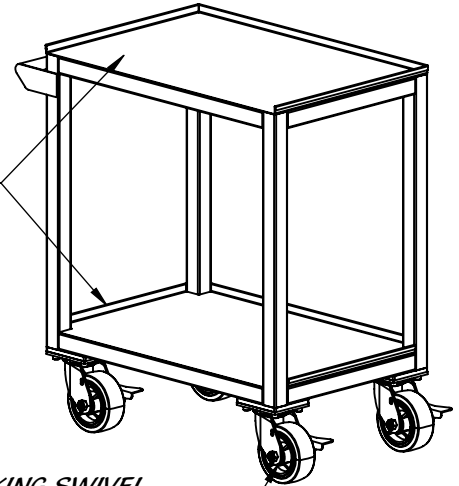

REY1987

3-LIP CART

ALL STAINLESS CONSTRUCTION

3/4" LIP ON
THREE SIDES

LOCKING SWIVEL
CASTERS, ALL WHEELS