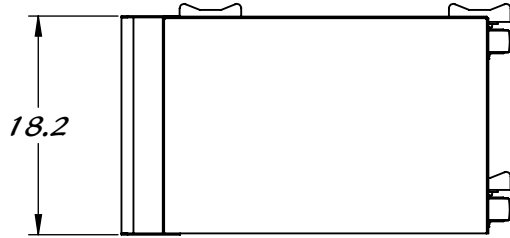

REY1987

3-LIP CART

ALL STAINLESS CONSTRUCTION

3/4" LIP ON
THREE SIDES

LOCKING SWIVEL
CASTERS, ALL WHEELS