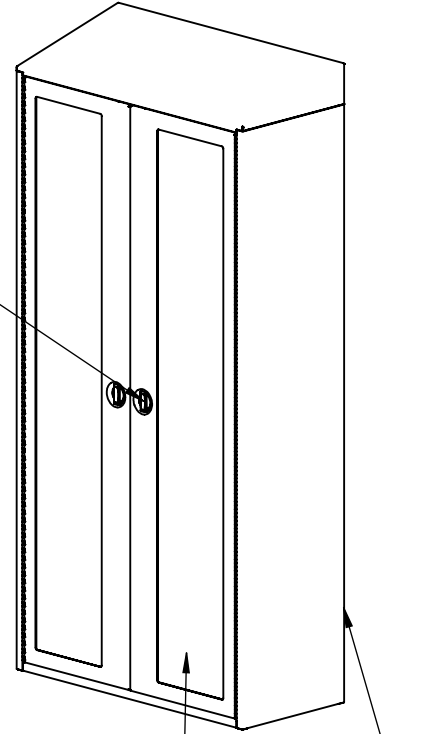

REY2225

GLASS DOOR CABINET

304 STAINLESS STEEL CONSTRUCTION

3ea. FIXED SHELVES

2-POINT LATCH

TEMPERED GLASS WINDOWS

SECURE TO WALL TO PREVENT TIP HAZARD